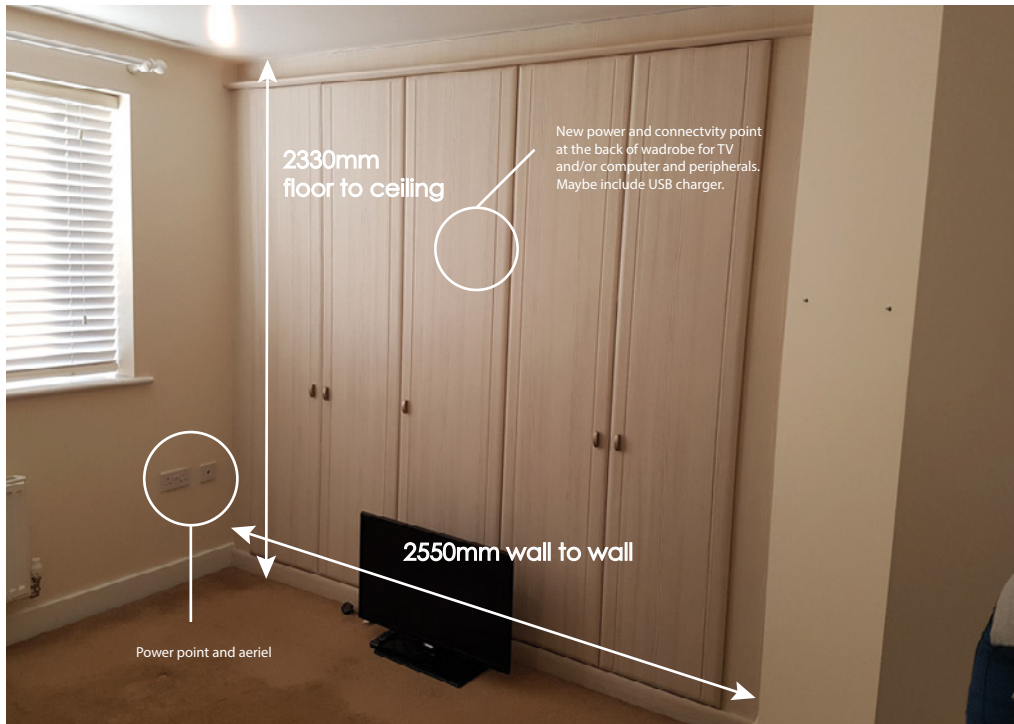

Wardrobe Spec

Sliding Doors Details for Installation

Product Width and Height: 2236 x 2260mm (listed)

Ideal opening width		Door size	Trackset length
1780mm		610mm	1803mm (small)
2236mm		762mm	2692mm (med)
2692mm		914mm	2692mm (med)

Wardrobe Cavity Space Width and Height: 2550 x 2330mm (approx)