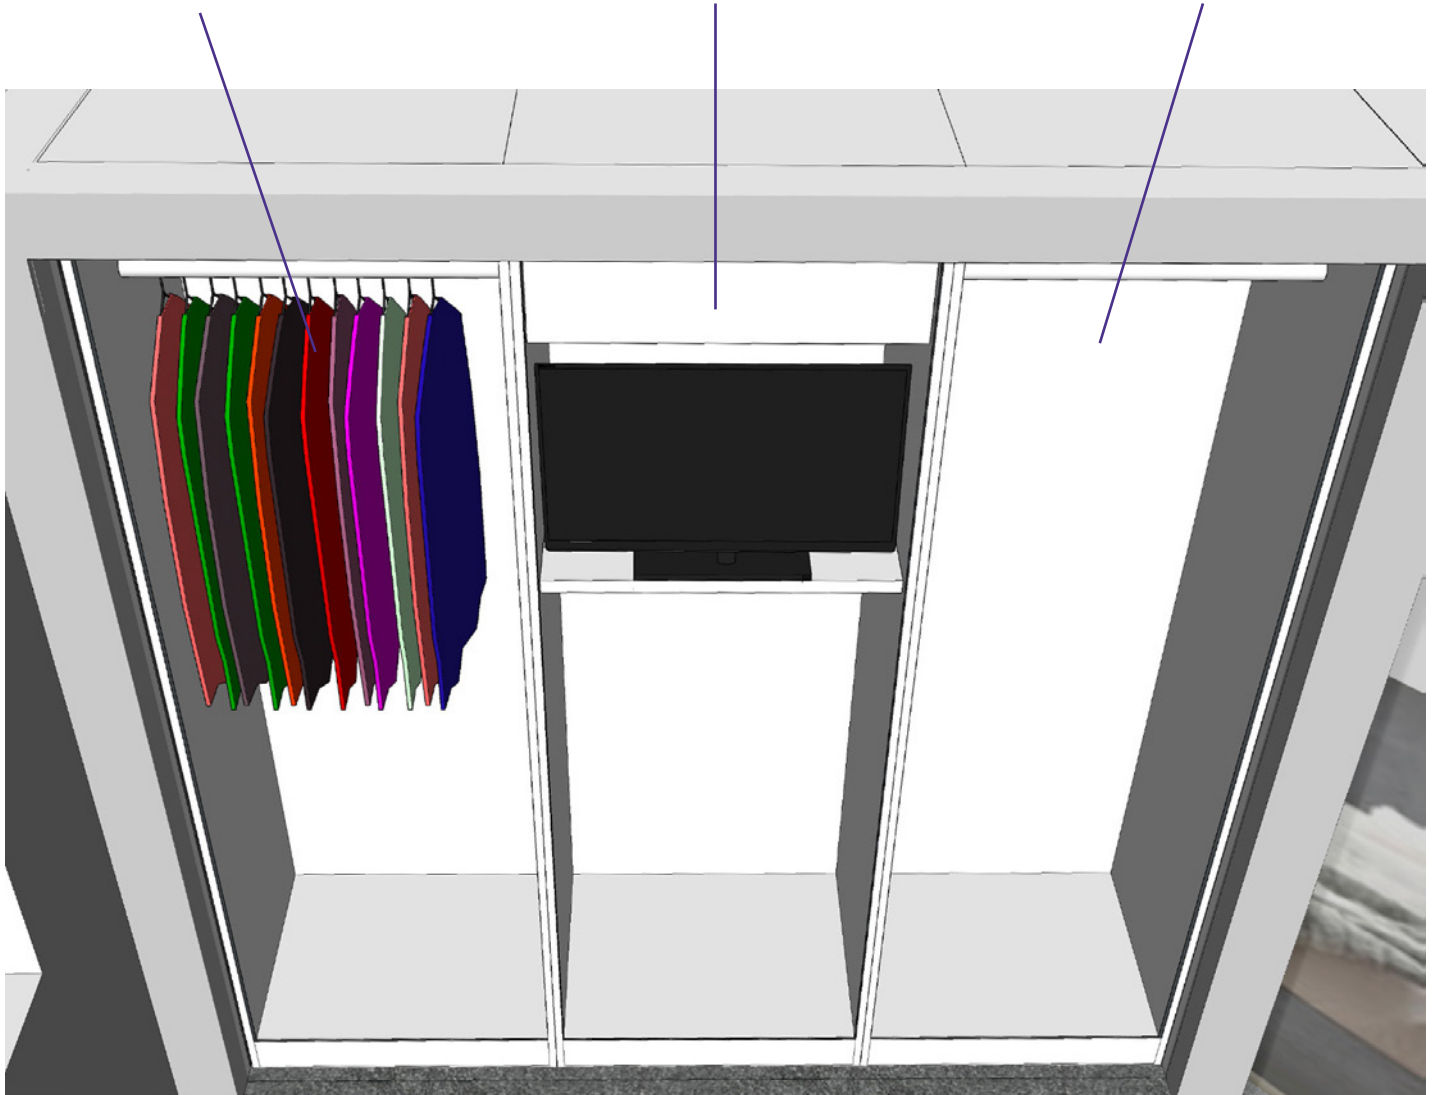

Wardrobe Spec

Design Overview - Power Supply for TV (middle section)

Double socket built into the middle section of the wardrobe to power TV. Joiner will need to cut hole and fix and electrician bring power to it. If the electrician is in after the joiner the joiner need to leave to make ready and leave correct cabling ready for electrician to hook up.

Wardrobe Spec

Design Overview - Internal Elements

LEFT SECTION
MARK'S PERSONAL SIDE

MIDDLE SECTION
TV AND SHARED SPACE

RIGHT SECTION
VICTORIA'S PERSONAL SIDE

MARK'S LEFT SECTION IDEAS

- Top - hanging space and LED Lighting
- Bottom - a range of drawers and inserts
- [Pull out tray with insert](#)
- [Glass Shelves](#)
- [Drawer with Glass Front](#)
- [Shelf](#)
- [Pull Out Tray with Shoe Rail](#)

TV & SHARED MIDDLE SECTION IDEAS

- Top - document space
- Top Middle - shelf and power for TV
- Bottom - a range of drawers and shared storage
- [Sectioned Shelves](#)

VICTORIA'S RIGHT SECTION IDEAS

- Top - hanging space and LED Lighting
- Bottom - a range of drawers and inserts
- [Pull-out tray with jewellery insert](#)
- [Glass Shelves](#)
- [Drawer with Glass Front](#)
- [Shelf](#)
- [Pull Out Tray with Shoe Rail](#)