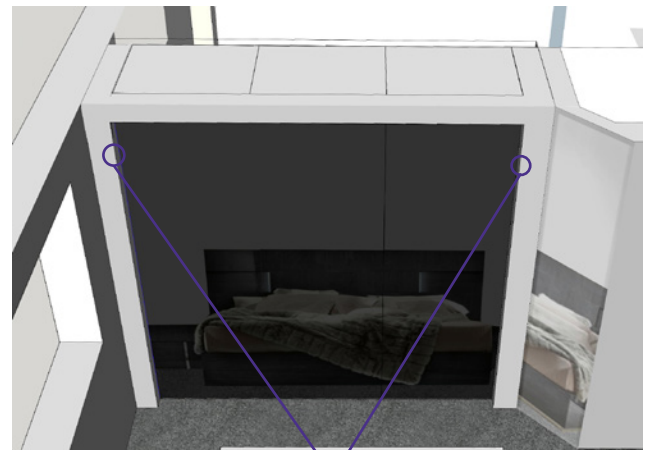

Design Overview - Power Supply for Internal Lighting (left and right sections)

Biard Aluminium PIR Sensor Under Cabinet Light 1000mm

Product Code: FDA00110

Power feeds for internal lights coming through new stud extension and side of left and right shell