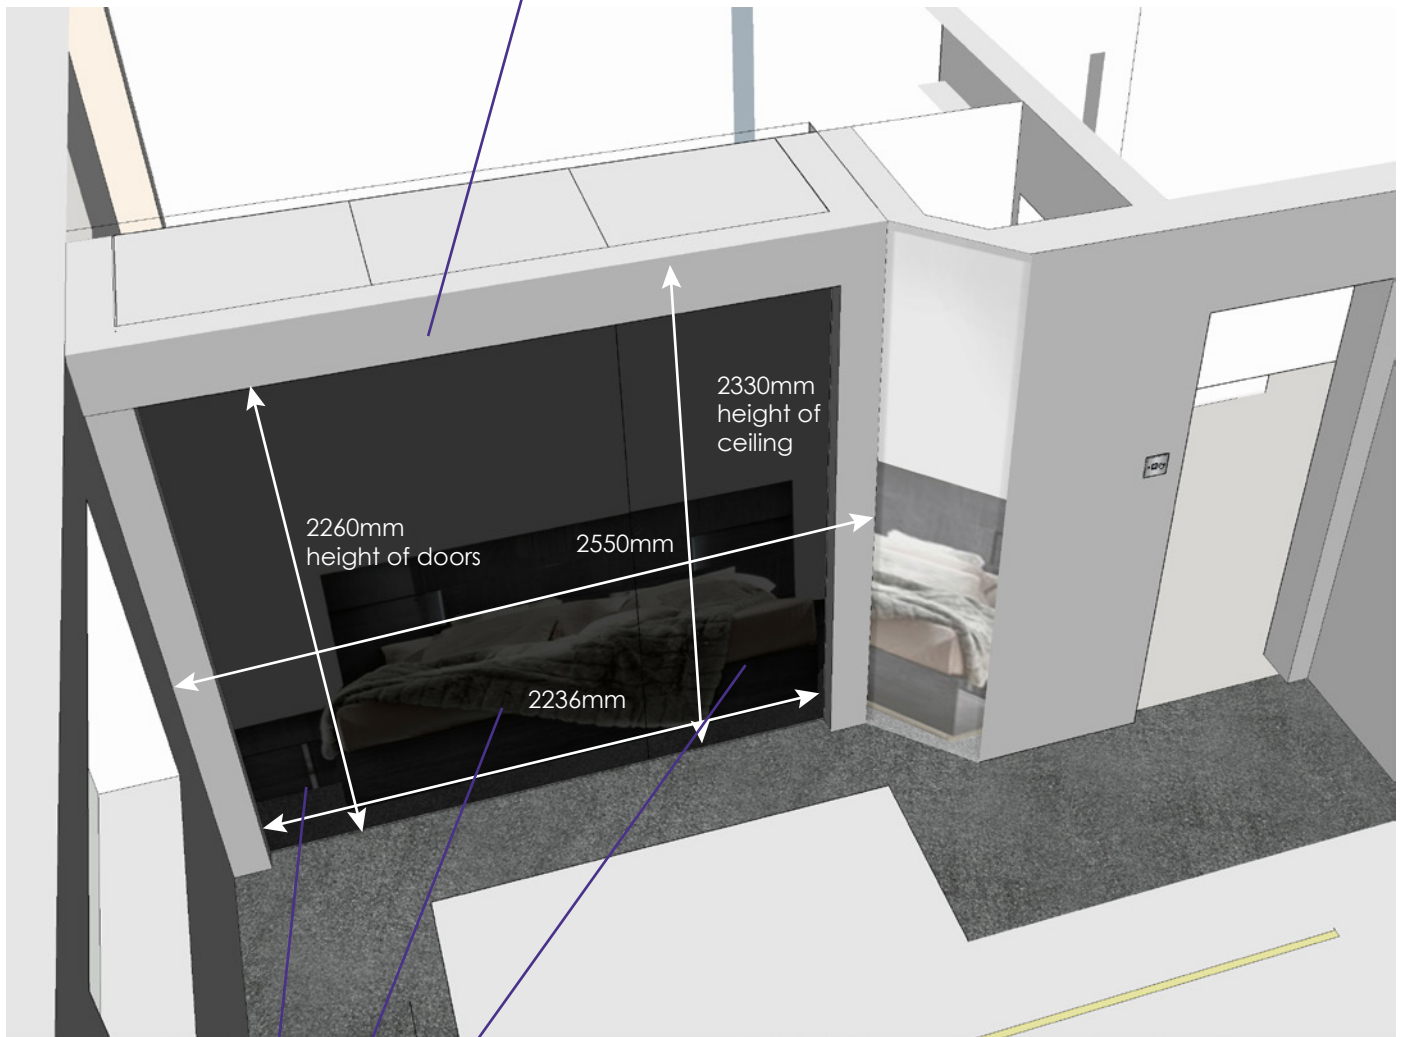

10 year guarantee. Read about the terms in the guarantee brochure.

SIZE
100x58 cm

100x58 cm

50x58 cm

75x58 cm

Drawer with glass front
KOMPLEMENT
White

£28
75x58 cm
Article no: 102.466.95
The price reflects selected options
[View more product information](#)

10 year guarantee. Read about the terms in the guarantee brochure.

SIZE
75x58 cm

100x58 cm

50x58 cm

75x58 cm

No store selected Available online

Wardrobe Spec

Design Overview - External

This is an 80mm recess at the minute. Build out as a wall continuation to the edge of the doors to give a true fitted finish. The doors could slightly slide into it.

The internals are built on 3 x PAX 768mm width = 2304mm
(68mm difference with doors listing - discuss with joiner)

Wardrobe Spec

Design Overview - Power Supply for TV (middle section)

Double socket built into the middle section of the wardrobe to power TV. Joiner will need to cut hole and fix and electrician bring power to it. If the electrician is in after the joiner the joiner need to leave to make ready and leave correct cabling ready for electrician to hook up.