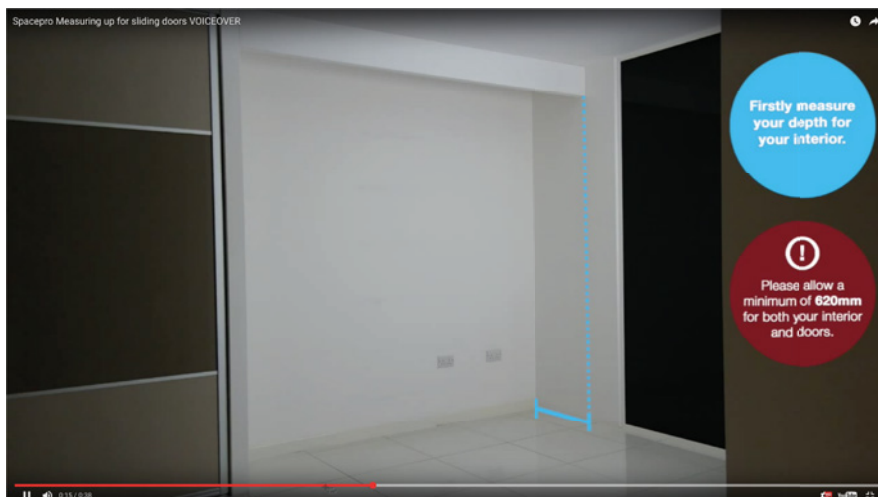

Space Pro Website Instructions: <https://spacepro.co.uk/instructions-2/>